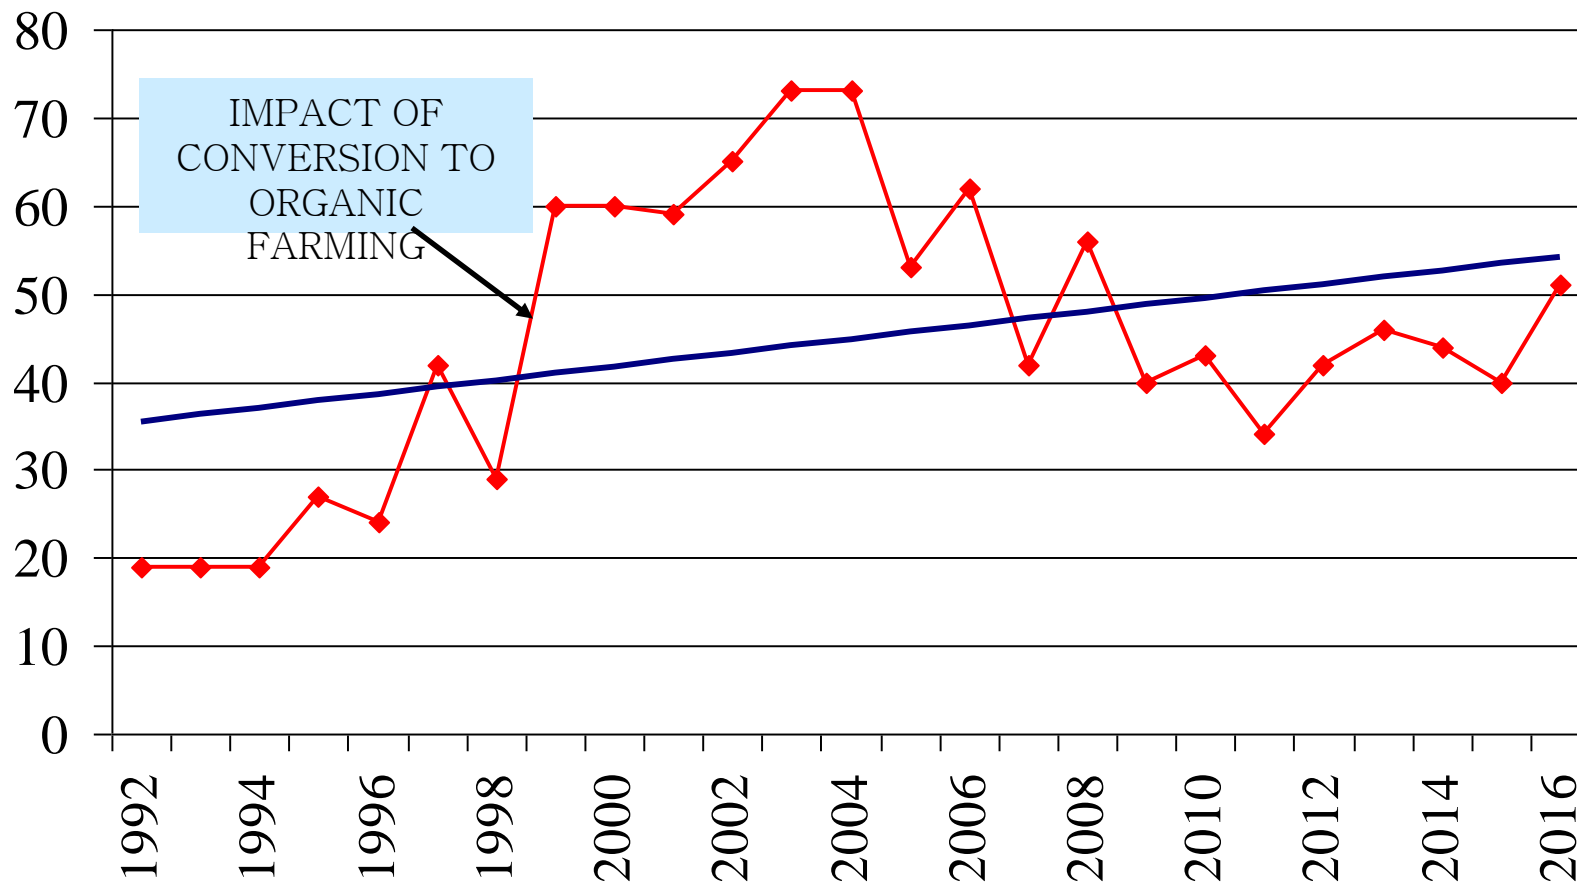

COURTYARD FARM BROWN HARES

SPRING SURVEY 1992 - 2016

DATA FOR 1993, 1994, 2000 AND 2004 - NOT AVAILABLE