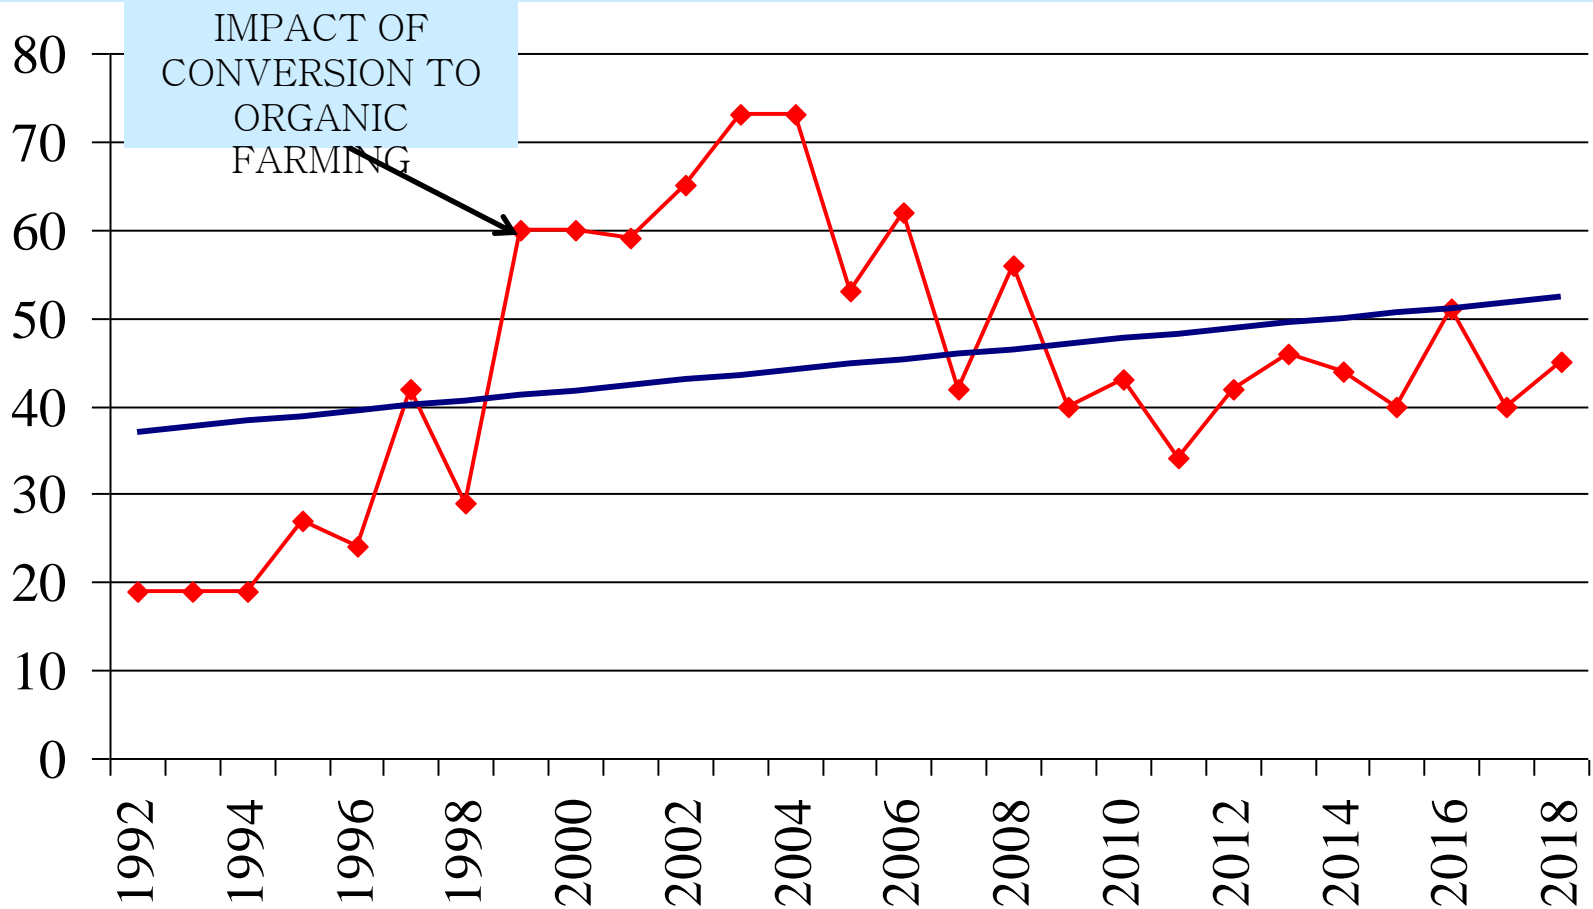

COURTYARD FARM BROWN HARES

SPRING SURVEY 1992 - 2018

DATA FOR 1993, 1994, 2000 AND 2004 - NOT AVAILABLE