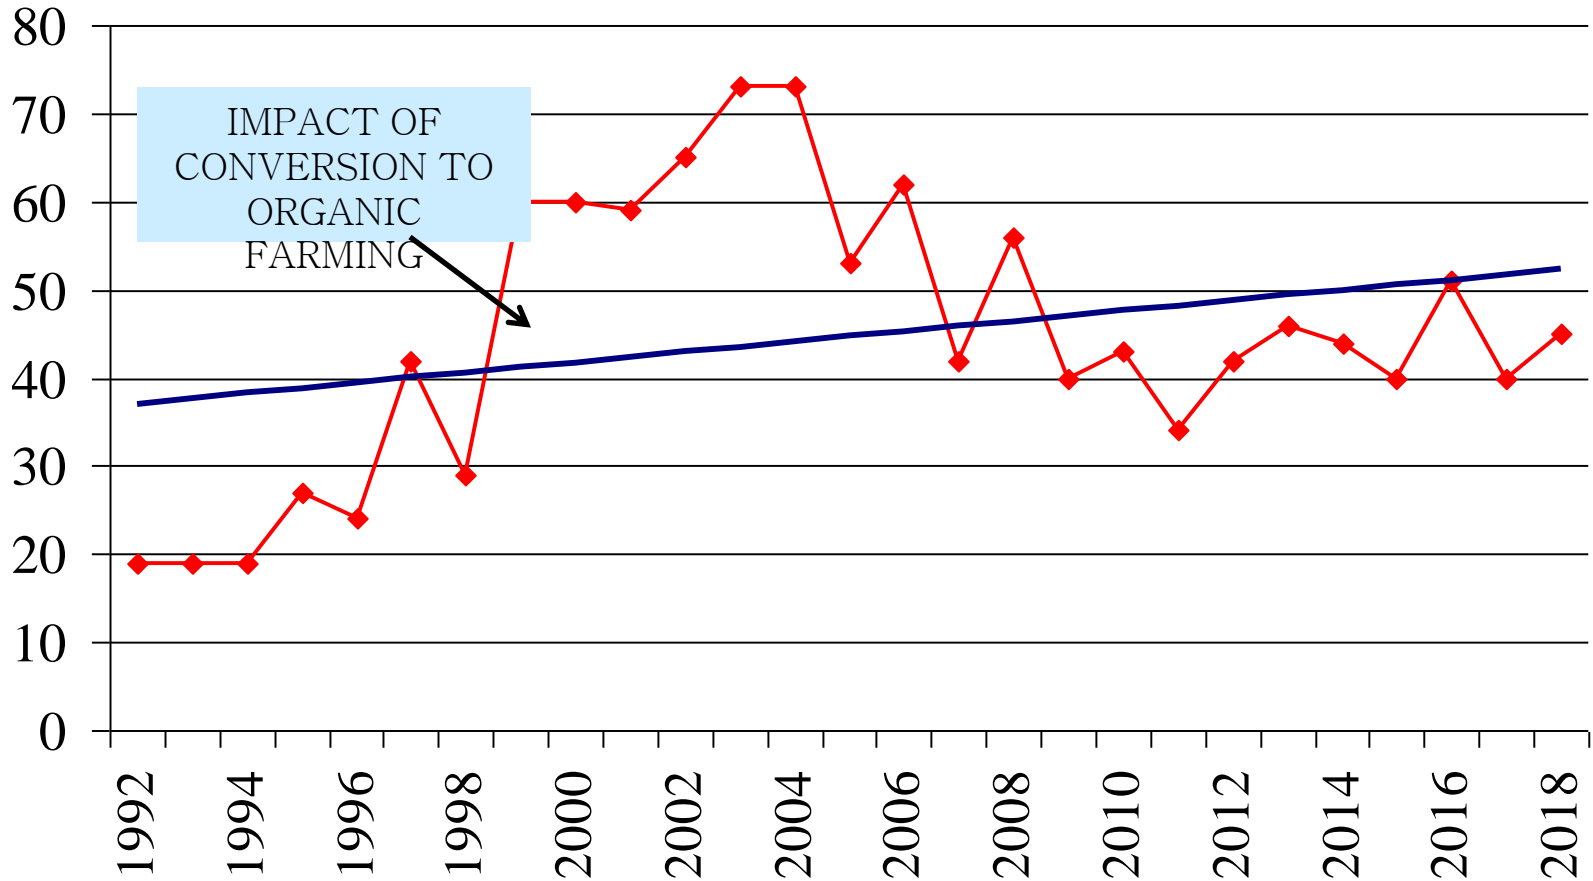

COURTYARD FARM BROWN HARES

SPRING SURVEY 1992 - 2018

DATA FOR 1993, 1994, 2000 AND 2004 - NOT AVAILABLE